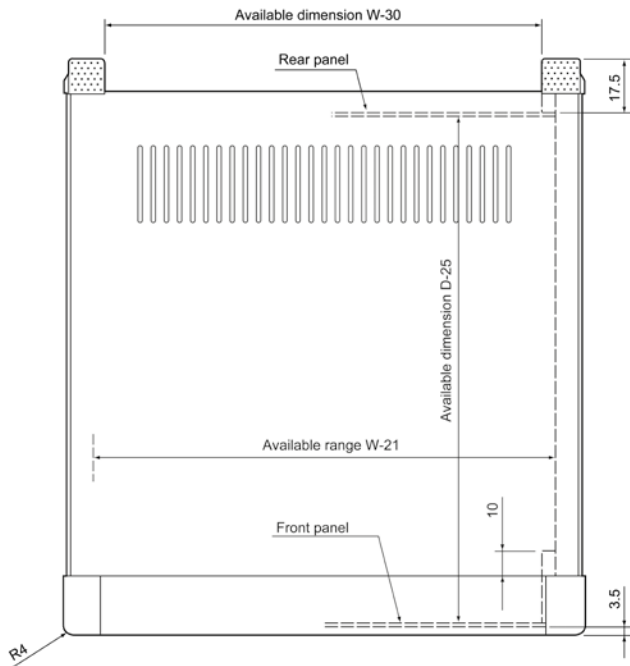

■ Front • Rückplatten werden mit Schutzfolie ausgeliefert.

Components

No.	Part name	Pcs	Material	Color / Finish
1	Front panel	1	Aluminium A1050P t=2.0	silver • black / hairline brushed & anodized
2	Rear panel	1	Aluminium A1050P t=2.0	silver • black / anodized
3	Side frame	2	Extruded aluminium A6063S-T5	gray • black / painted
4	Front frame	2	Extruded aluminium A6063S-T5	gray • black / painted
5	Rear frame	2	Extruded aluminium A6063S-T5	silver / anodized
6	Top • Bottom cover	1 each	Steel SPCC t=1.0	light gray • black / painted
7	Corner block	2	Diecast aluminium ADC12	gray • black / painted
8	Rear feet	2	ABS UL94V-0	gray • black
9	Rubber feet	4	Polyurethane	black

■ Front • Rear panels comes with a protective sheet cover.

Serie MS - Maße

MS Series - dimensions

Farben □ (bei Bestellungen bitte Farbcode ergänzen)
Colors □ (please suffix color code at the end of the product number)