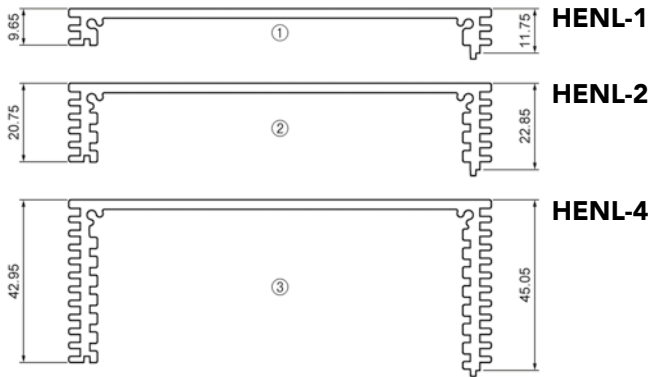

HEN Profile - HEN profiles

■ Farben (bei Bestellung ergänzen)
■ Colors (suffix to part no. when ordering)

Farbcode Color code	Platte Panel	Profil 1	Profil 2
SS	silber silver	silber silver	silber silver
BB	schwarz black	schwarz black	schwarz black

☐ Siehe Farbtabelle
☐ See color chart

Best.-Nr. Part no.	W	H	D	Ges. Breite Panel W	Ges. Höhe Panel H	a	b	c	Blende Cover	Gewicht(g) Weight (g)
HEN110206	111,2	21,4	60	112	21,9	99,2	13,4	16,4	①×2	143
HEN110212	111,2	21,4	120	112	21,9	99,2	13,4	16,4		258
HEN110220	111,2	21,4	200	112	21,9	99,2	13,4	16,4		411
HEN110306	111,2	32,5	60	112	33,0	99,2	24,5	27,5	①×1 ②×1	179
HEN110312	111,2	32,5	120	112	33,0	99,2	24,5	27,5		311
HEN110320	111,2	32,5	200	112	33,0	99,2	24,5	27,5	②×2	488
HEN110406	111,2	43,6	60	112	44,1	99,2	35,6	38,6		215
HEN110412	111,2	43,6	120	112	44,1	99,2	35,6	38,6		365
HEN110420	111,2	43,6	200	112	44,1	99,2	35,6	38,6	565	
HEN110506	111,2	54,7	60	112	55,2	99,2	46,7	49,7	①×1 ③×1	250
HEN110512	111,2	54,7	120	112	55,2	99,2	46,7	49,7		417
HEN110520	111,2	54,7	200	112	55,2	99,2	46,7	49,7		640
HEN110606	111,2	65,8	60	112	66,3	99,2	57,8	60,8	②×1 ③×1	286
HEN110612	111,2	65,8	120	112	66,3	99,2	57,8	60,8		471
HEN110620	111,2	65,8	200	112	66,3	99,2	57,8	60,8		717
HEN110806	111,2	88,0	60	112	88,5	99,2	80,8	83,0	③×2	358
HEN110812	111,2	88,0	120	112	88,5	99,2	80,8	83,0		577
HEN110820	111,2	88,0	200	112	88,5	99,2	80,8	83,0		869