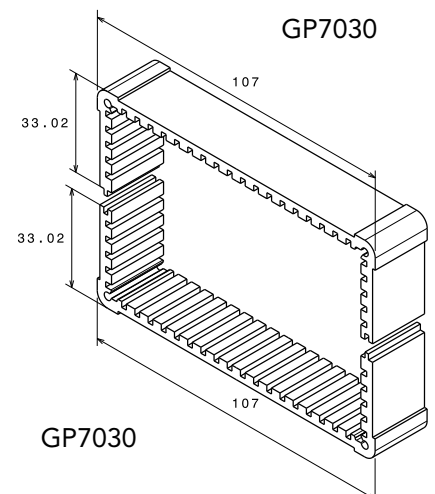

Kombination aus COF33-COF33 combination of COF33-COF33

Best.-Nr. Part no.	Profil oben Profile top	Profil unten Profile bottom	Deckel 2 Stück Top cover 2 Pcs	Schrauben 8 Stück Screw 8 PCS	Tiefe Depth	Höhe Height
COF660100	COF33100	COF33100	COF66107	SH7506	100	66
COF660120	COF33120	COF33120	COF66107	SH7506	120	66
COF660160	COF33160	COF33160	COF66107	SH7506	160	66
COF660200	COF33200	COF33200	COF66107	SH7506	200	66
COF660220	COF33220	COF33220	COF66107	SH7506	220	66
COF660234	COF33234	COF33234	COF66107	SH7506	234	66