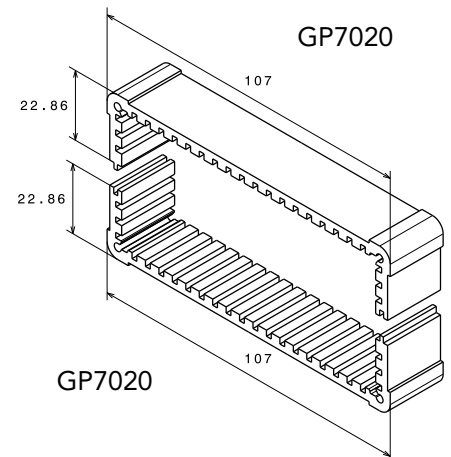

Serie COF - Combiflex

COF Combiflex

Die Combiflex-Gehäuse bestehen aus 2 Strangpressprofilen, die sich beliebig miteinander kombinieren lassen und zwei Abschlussdeckeln, die mit vier M3 Schrauben mit den Profilen verschraubt werden.

Further profiles are in preparation. We produce new sizes according to your requirements as well.

Properties:

- Aluminium extrusion in natural or black anodized,
- 6 standard lengths: 100, 120, 160, 200, 220, 234 mm
- 2 mm, 2.5 mm or 3 mm thick front panels with natural, cobalt blue or black anodized surface
- Also suitable for wall mounting
- Recessed areas for insertion of front foils or membrane keyboards
- Horizontal and vertical guide grooves with 5.08 mm pitch
- Horizontal installation width for 100 mm Eurocards
- Special lengths available
- Individual processing also with express service

Serie COF Kombinationsmöglichkeiten

Series COF combination options

Kombination aus COF33-COF23 combination of COF33-COF23

Best.-Nr. Part no.	Profil oben Profile top	Profil unten Profile bottom	Deckel 2 Stück Top cover 2 Pcs	Schrauben 8 Stück Screw 8 PCS	Tiefe Depth	Höhe Height
COF570100	COF33100	COF23100	COF56107	SH7506	100	56
COF570120	COF33120	COF23120	COF56107	SH7506	120	56
COF570160	COF33160	COF23160	COF56107	SH7506	160	56
COF570200	COF33200	COF23200	COF56107	SH7506	200	56
COF570220	COF33220	COF23220	COF56107	SH7506	220	56
COF570234	COF33234	COF23234	COF56107	SH7506	234	56

Kombination aus COF24-COF24 combination of COF24-COF24

Best.-Nr. Part no.	Profil oben Profile top	Profil unten Profile bottom	Deckel 2 Stück Top cover 2 Pcs	Schrauben 8 Stück Screw 8 PCS	Tiefe Depth	Höhe Height
COF470100	COF24100	COF24100	COF46107	SH7506	100	46
COF470120	COF24120	COF24120	COF46107	SH7506	120	46
COF470160	COF24160	COF24160	COF46107	SH7506	160	46
COF470200	COF24200	COF24200	COF46107	SH7506	200	46
COF470220	COF24220	COF24220	COF46107	SH7506	220	46
COF470234	COF24234	COF24234	COF46107	SH7506	234	46