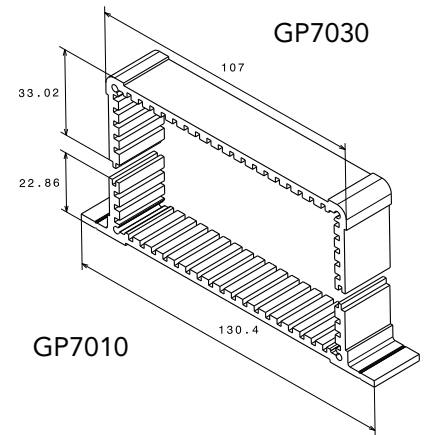

Serie COF Kombinationsmöglichkeiten

Series COF combination options

Kombination aus COF33-COF23 combination of COF33-COF23

Best.-Nr. Part no.	Profil oben Profile top	Profil unten Profile bottom	Deckel 2 Stück Top cover 2 Pcs	Schrauben 8 Stück Screw 8 PCS	Tiefe Depth	Höhe Height
COF570100	COF33100	COF23100	COF56107	SH7506	100	56
COF570120	COF33120	COF23120	COF56107	SH7506	120	56
COF570160	COF33160	COF23160	COF56107	SH7506	160	56
COF570200	COF33200	COF23200	COF56107	SH7506	200	56
COF570220	COF33220	COF23220	COF56107	SH7506	220	56
COF570234	COF33234	COF23234	COF56107	SH7506	234	56