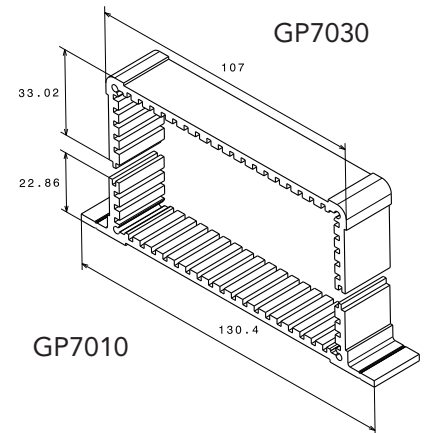

Serie COF Kombinationsmöglichkeiten

Series COF combination options

Kombination aus COF33-COF23 combination of COF33-COF23

Best.-Nr. Part no.	Profil oben Profile top	Profil unten Profile bottom	Deckel 2 Stück Top cover 2 Pcs	Schrauben 8 Stück Screw 8 PCS	Tiefe Depth	Höhe Height
COF570100	COF33100	COF23100	COF56107	SH7506	100	56
COF570120	COF33120	COF23120	COF56107	SH7506	120	56
COF570160	COF33160	COF23160	COF56107	SH7506	160	56
COF570200	COF33200	COF23200	COF56107	SH7506	200	56
COF570220	COF33220	COF23220	COF56107	SH7506	220	56
COF570234	COF33234	COF23234	COF56107	SH7506	234	56