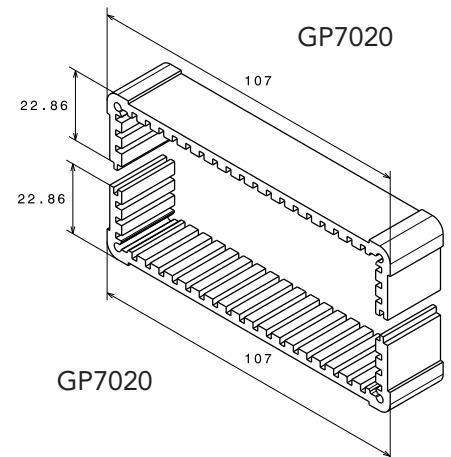

Serie COF - Combiflex

COF Combiflex

Die Combiflex-Gehäuse bestehen aus 2 Strangpressprofilen, die sich beliebig miteinander kombinieren lassen und zwei Abschlussdeckeln, die mit vier M3 Schrauben mit den Profilen verschraubt werden.

Further profiles are in preparation. We produce new sizes according to your requirements as well.

Properties:

- Aluminium extrusion in natural or black anodized,
- 6 standard lengths: 100, 120, 160, 200, 220, 234 mm
- 2 mm, 2.5 mm or 3 mm thick front panels with natural, cobalt blue or black anodized surface
- Also suitable for wall mounting
- Recessed areas for insertion of front foils or membrane keyboards
- Horizontal and vertical guide grooves with 5.08 mm pitch
- Horizontal installation width for 100 mm Eurocards
- Special lengths available
- Individual processing also with express service

Serie COF Kombinationsmöglichkeiten

Series COF combination options

Kombination aus COF33-COF23 combination of COF33-COF23

Best.-Nr. Part no.	Profil oben Profile top	Profil unten Profile bottom	Deckel 2 Stück Top cover 2 Pcs	Schrauben 8 Stück Screw 8 PCS	Tiefe Depth	Höhe Height
COF570100	COF33100	COF23100	COF56107	SH7506	100	56
COF570120	COF33120	COF23120	COF56107	SH7506	120	56
COF570160	COF33160	COF23160	COF56107	SH7506	160	56
COF570200	COF33200	COF23200	COF56107	SH7506	200	56
COF570220	COF33220	COF23220	COF56107	SH7506	220	56
COF570234	COF33234	COF23234	COF56107	SH7506	234	56

Kombination aus COF24-COF24 combination of COF24-COF24

Best.-Nr. Part no.	Profil oben Profile top	Profil unten Profile bottom	Deckel 2 Stück Top cover 2 Pcs	Schrauben 8 Stück Screw 8 PCS	Tiefe Depth	Höhe Height
COF470100	COF24100	COF24100	COF46107	SH7506	100	46
COF470120	COF24120	COF24120	COF46107	SH7506	120	46
COF470160	COF24160	COF24160	COF46107	SH7506	160	46
COF470200	COF24200	COF24200	COF46107	SH7506	200	46
COF470220	COF24220	COF24220	COF46107	SH7506	220	46
COF470234	COF24234	COF24234	COF46107	SH7506	234	46