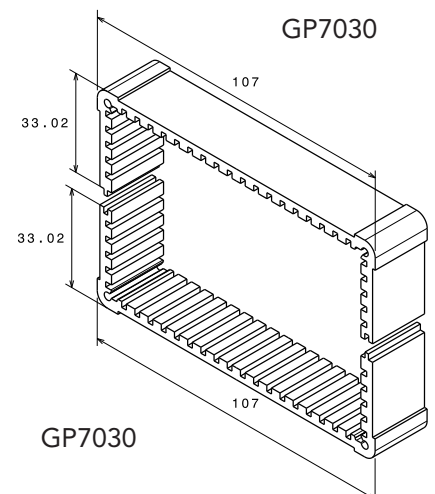

Kombination aus COF33-COF33 combination of COF33-COF33

Best.-Nr. Part no.	Profil oben Profile top	Profil unten Profile bottom	Deckel 2 Stück Top cover 2 Pcs	Schrauben 8 Stück Screw 8 PCS	Tiefe Depth	Höhe Height
COF660100	COF33100	COF33100	COF66107	SH7506	100	66
COF660120	COF33120	COF33120	COF66107	SH7506	120	66
COF660160	COF33160	COF33160	COF66107	SH7506	160	66
COF660200	COF33200	COF33200	COF66107	SH7506	200	66
COF660220	COF33220	COF33220	COF66107	SH7506	220	66
COF660234	COF33234	COF33234	COF66107	SH7506	234	66