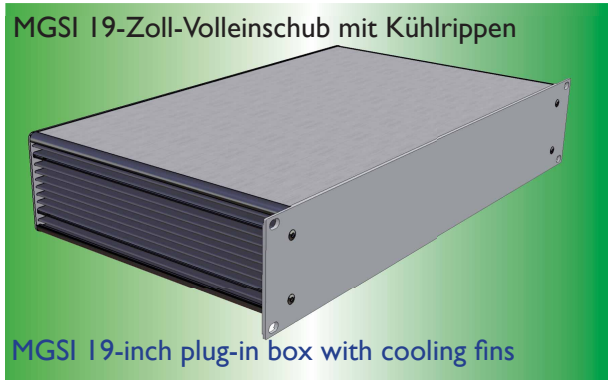

Profilübersicht MGS-superior profile overview MGS-superior