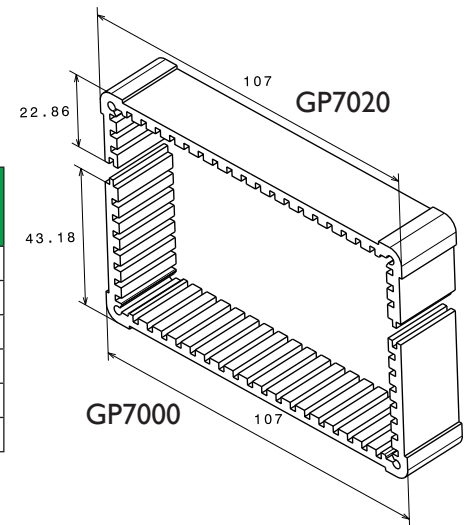

Serie COF - Kombinationsmöglichkeiten

COF series - combination options

Kombination aus COF24-COF43

combination of COF24-COF43

Best.-Nr. Part no	Profil oben Profile top	Profil unten Profile bot- tom	Deckel 2 Stück Top cover 2 Pcs	Schrauben 8 Stück Screw 8 PCS	Tiefe Depth	Höhe Height
COF661100	COF24100	COF43100	COF66107	SH7506	100	66
COF661120	COF24120	COF43120	COF66107	SH7506	120	66
COF661160	COF24160	COF43160	COF66107	SH7506	160	66
COF661200	COF24200	COF43200	COF66107	SH7506	200	66
COF661220	COF24220	COF43220	COF66107	SH7506	220	66
COF661234	COF24234	COF43234	COF66107	SH7506	234	66