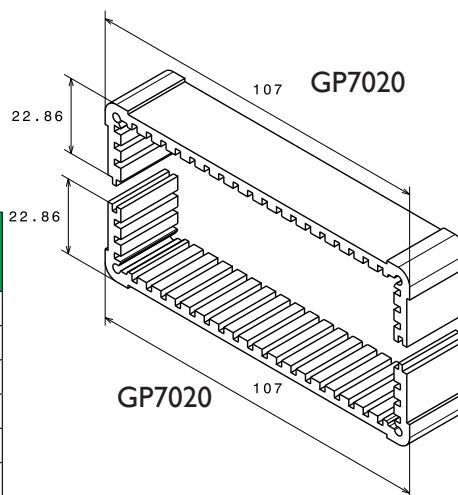

Kombination aus COF24-COF24

combination of COF24-COF24

Best.-Nr. Part no.	Profil oben Profile top	Profil unten Profile bot- tom	Deckel 2 Stück Top cover 2 Pcs	Schrauben 8 Stück Screw 8 PCS	Tiefe Depth	Höhe Height
COF470100	COF24100	COF24100	COF46107	SH7506	100	46
COF470120	COF24120	COF24120	COF46107	SH7506	120	46
COF470160	COF24160	COF24160	COF46107	SH7506	160	46
COF470200	COF24200	COF24200	COF46107	SH7506	200	46
COF470220	COF24220	COF24220	COF46107	SH7506	220	46
COF470234	COF24234	COF24234	COF46107	SH7506	234	46