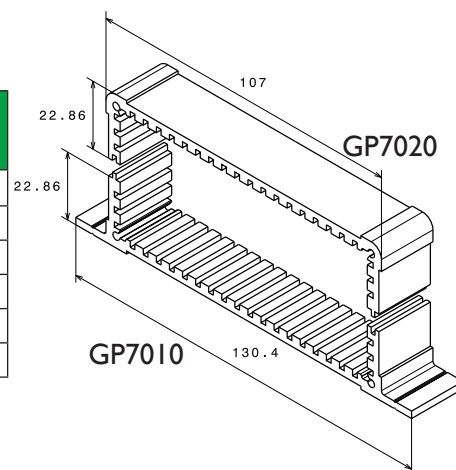

Kombination aus COF24-COF23

combination of COF24-COF23

Best.-Nr. Part no.	Profil oben Profile top	Profil unten Profile bot- tom	Deckel 2 Stück Top cover 2 Pcs	Schrauben 8 Stück Screw 8 PCS	Tiefe Depth	Höhe Height
COF461100	COF24100	COF23100	COF46107	SH7506	100	46
COF461120	COF24120	COF23120	COF46107	SH7506	120	46
COF461160	COF24160	COF23160	COF46107	SH7506	160	46
COF461200	COF24200	COF23200	COF46107	SH7506	200	46
COF461220	COF24220	COF23220	COF46107	SH7506	220	46
COF461234	COF24234	COF23234	COF46107	SH7506	234	46