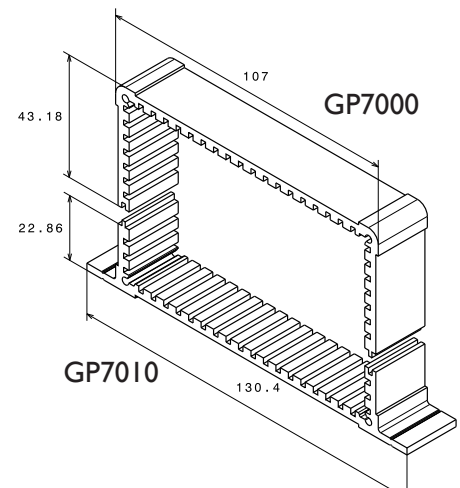

Kombination aus COF43-COF23

combination of COF43-COF23

Best.-Nr. Part no	Profil oben Profile top	Profil unten Profile bot- tom	Deckel 2 Stück Top cover 2 Pcs	Schrauben 8 Stück Screw 8 PCS	Tiefe Depth	Höhe Height
COF671100	COF43100	COF23100	COF66107	SH7506	100	66
COF671120	COF43120	COF23120	COF66107	SH7506	120	66
COF671160	COF43160	COF23160	COF66107	SH7506	160	66
COF671200	COF43200	COF23200	COF66107	SH7506	200	66
COF671220	COF43220	COF23220	COF66107	SH7506	220	66
COF671234	COF43234	COF23234	COF66107	SH7506	234	66