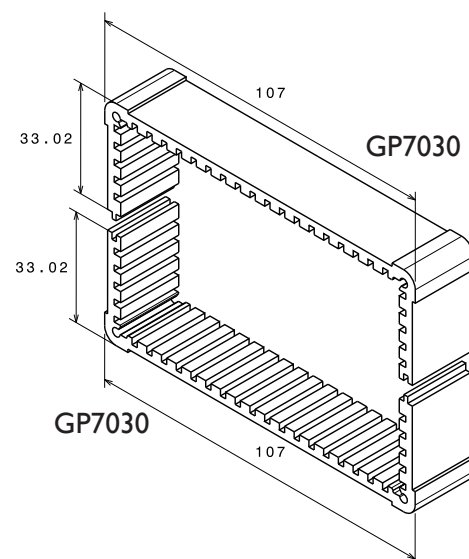

Kombination aus COF33-COF33

combination of COF33-COF33

Best.-Nr. Part no.	Profil oben Profile top	Profil unten Profile bot- tom	Deckel 2 Stück Top cover 2 Pcs	Schrauben 8 Stück Screw 8 PCS	Tiefe Depth	Höhe Height
COF660100	COF33100	COF33100	COF66107	SH7506	100	66
COF660120	COF33120	COF33120	COF66107	SH7506	120	66
COF660160	COF33160	COF33160	COF66107	SH7506	160	66
COF660200	COF33200	COF33200	COF66107	SH7506	200	66
COF660220	COF33220	COF33220	COF66107	SH7506	220	66
COF660234	COF33234	COF33234	COF66107	SH7506	234	66