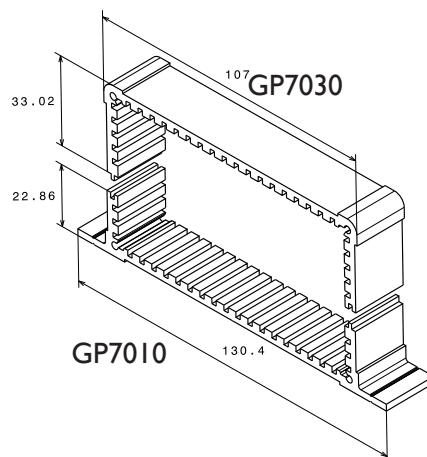

Serie COF – Kombinationsmöglichkeiten

COF series - combination options

Kombination aus COF33-COF23

combination of COF33-COF23

Best.-Nr. Part no.	Profil oben Profile top	Profil unten Profile bot- tom	Deckel 2 Stück Top cover 2 Pcs	Schrauben 8 Stück Screw 8 PCS	Tiefe Depth	Höhe Height
COF570100	COF33100	COF23100	COF56107	SH7506	100	56
COF570120	COF33120	COF23120	COF56107	SH7506	120	56
COF570160	COF33160	COF23160	COF56107	SH7506	160	56
COF570200	COF33200	COF23200	COF56107	SH7506	200	56
COF570220	COF33220	COF23220	COF56107	SH7506	220	56
COF570234	COF33234	COF23234	COF56107	SH7506	234	56